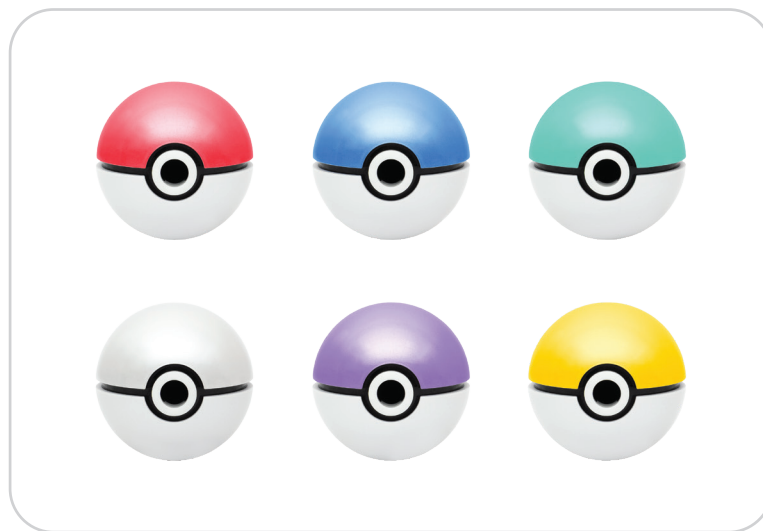

CREATORS
CLASS

*At
your
will.*

Shelly Pencil Sharpener

Discover unparalleled sharpness with the Shelly Sharpener, where traditional craftsmanship meets modern efficiency.

Durable Materials

Made from non-toxic plastic ensuring safety.

Quality Promise

Easy to use with high-quality results.

Shavings Container

Built-in container for mess-free disposal.

Nickel-Plated Blade **8mm pencils** **Single Hole** **8mm** **Smooth Shavings**

CCLASS
ORIGINAL

Schepper
Germany